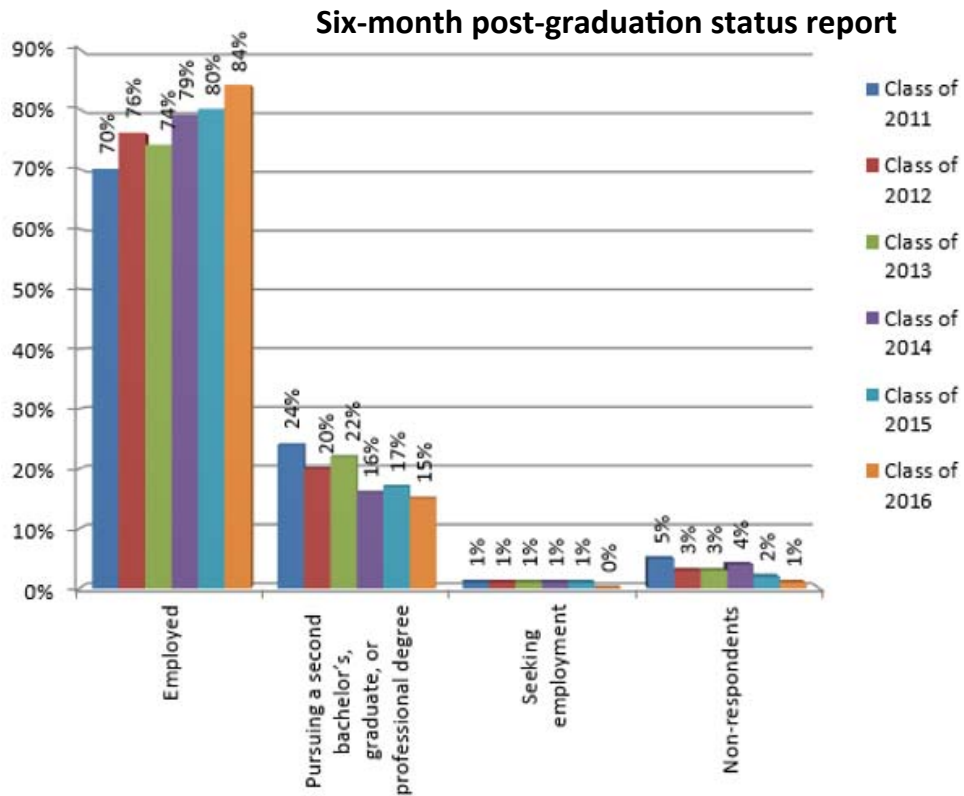

GROVE CITY COLLEGE

POST-GRADUATION STUDENT SUCCESS RATES

Post-graduation success data is gathered six months after graduation by the Career Services Office through a survey of all graduates for that year.

Post-graduation success rates are reported based on those students who are employed or attending post-secondary institutions pursuing a second bachelor's, a graduate, or a professional degree.

Class of 2014