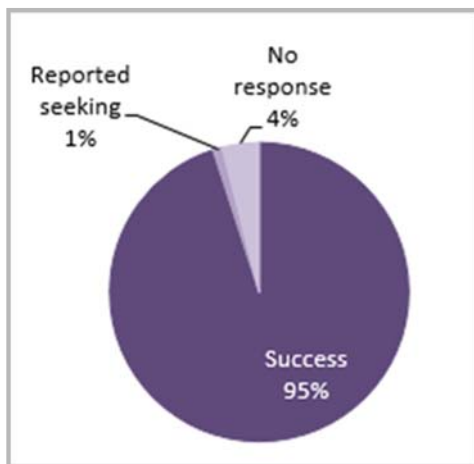

GROVE CITY COLLEGE

POST-GRADUATION STUDENT SUCCESS RATES

Post-graduation success data is gathered six months after graduation by the Career Services Office through a survey of all graduates for that year.

Post-graduation success rates are reported based on those students who are employed or attending post-secondary institutions pursuing a second bachelor's, a graduate, or a professional degree.

Class of 2014