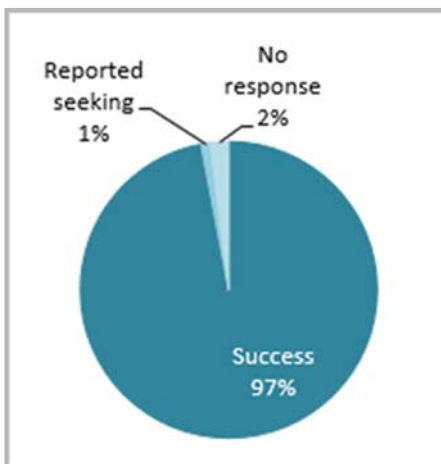

Class of 2015