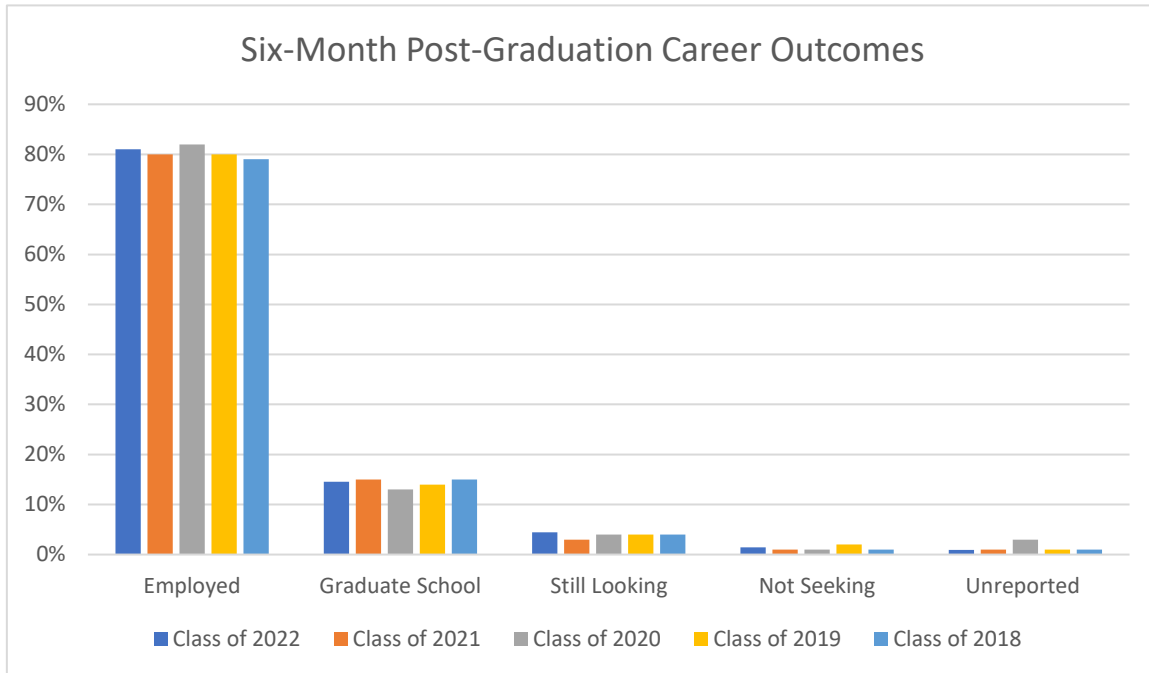

# GROVE CITY COLLEGE

## POST-GRADUATION STUDENT SUCCESS RATES

Post-graduation success data is gathered six months after graduation by the Career Services Office through a survey of all graduates for that year.

The post-graduation success rate is based on reported data of graduates and includes those who are employed, pursuing continuing education (e.g., graduate or professional school programs).