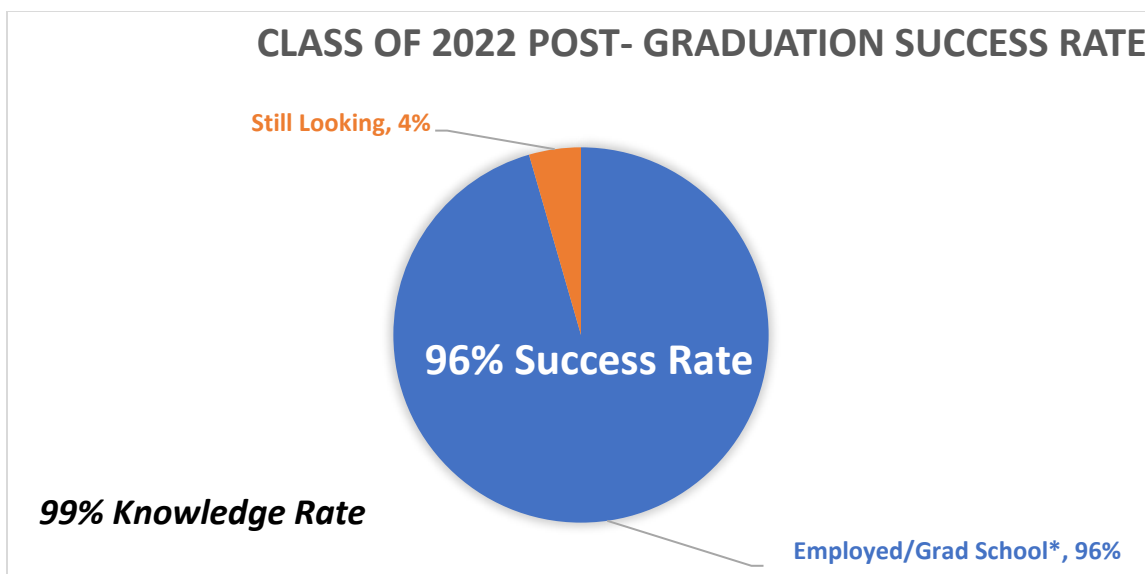

# GROVE CITY COLLEGE

## POST-GRADUATION STUDENT SUCCESS RATES

Post-graduation success data is gathered six months after graduation by the Career Services Office through a survey of all graduates for that year.

The post-graduation success rate is based on reported data of graduates and includes those who are employed, pursuing continuing education (e.g., graduate or professional school programs).